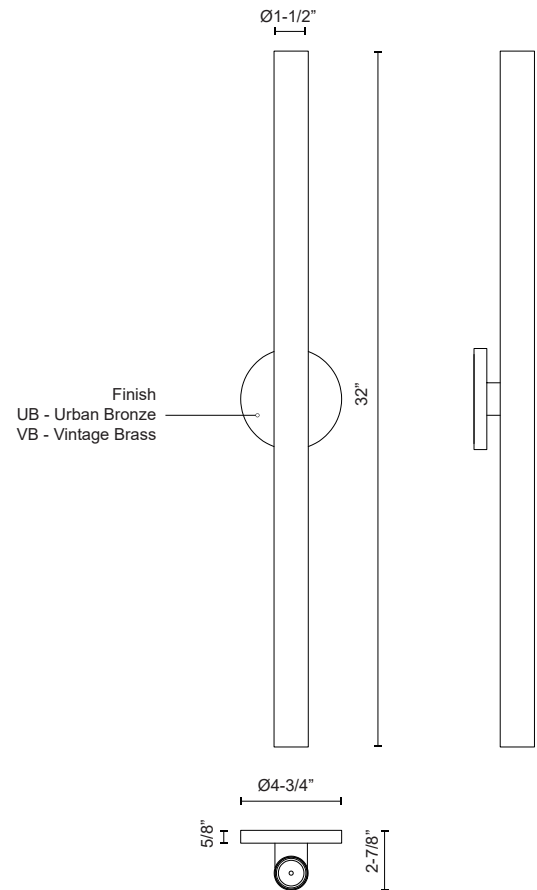

WALL

PROJECT

SPECIFICATION DETAILS

Fixture Dimensions	W1-1/2" x H32" x E2-7/8"
Height from center	16"
Light Source	LED with DC Driver
Wattage	15W
Total Lumens	1425lm
Delivered Lumens	UB-1286lm; VB-1319lm;
Voltage	120V
Color Temperature	3000K
CRI (Ra)	90CRI
Optional Color Temps	2700K - 5000K Available, Minimum Order Quantities Apply
LED Rated Life	50,000 hours
Dimming	100% - 10%, TRIAC or ELV Dimmer (Not Included)
Diffuser Details	Clear Acrylic TIR Optics
Shade Details	Aluminum Baffle
ADA Compliant	Yes
Location	Dry
Illumination Direction	Up/Down
Mounting Style	Wall Mount, All Orientation
CEC Title 24 JA8	Yes, JA8-2022
Canopy Dimensions	D4-3/4" x E5/8"
Material	Aluminum + Steel
Paint Finish	UB01; VB01;

* For custom options, consult factory for details.

* For warranty information, please visit www.kuzcolighting.com/warranty

DESCRIPTION

Experience the timeless allure of our Mason lighting family, where each design reimagines the classic cylinder silhouette in captivating ways. Each Mason design is equipped with integrated LED technology and brings a touch of sophistication to your space. With exciting finishes in urban bronze or vintage brass, Mason adds a touch of luxury to modern style.

- Luxury painted finishes
- Timeless, simple style
- Integrated LED, no need for bulbs
- Perfect for living rooms, kitchens, dining rooms, and more

KUZCO

CANADA: 19054 28TH AVENUE - SURREY, BC V3Z 6M3

USA: 3035 E. LONE MOUNTAIN ROAD - LAS VEGAS, NV 89081

WWW.KUZCOLIGHTING.COM

© 2024 KUZCO LIGHTING. ALL RIGHTS RESERVED.

COMMENT